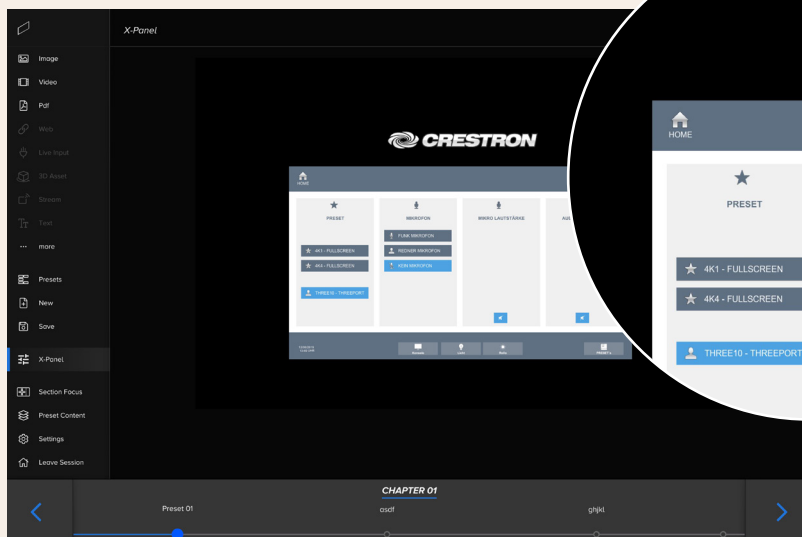

Module Description

three10 X Module Crestron Connector

Module to include Crestron Direct Controls in the three10 X user interface.

Combining Crestron presets with three10 X slides, for example, to dim the light automatically when calling up a movie preset. Facilitates the creation of smooth presentations flows which have the room interact with the content.

As the Crestron user interface can be integrated into three10 X, the need to change interfaces is omitted. Also, no additional input devices are required.

Control of Crestron Control parameters displayed as sliders, toggles or triggers in the three10 X user interface.

Supported Hardware

- Crestron CP3/CP4

Precondition

- three10 X Suite

Potentially necessary adjustments / services are not obtained in the license price!