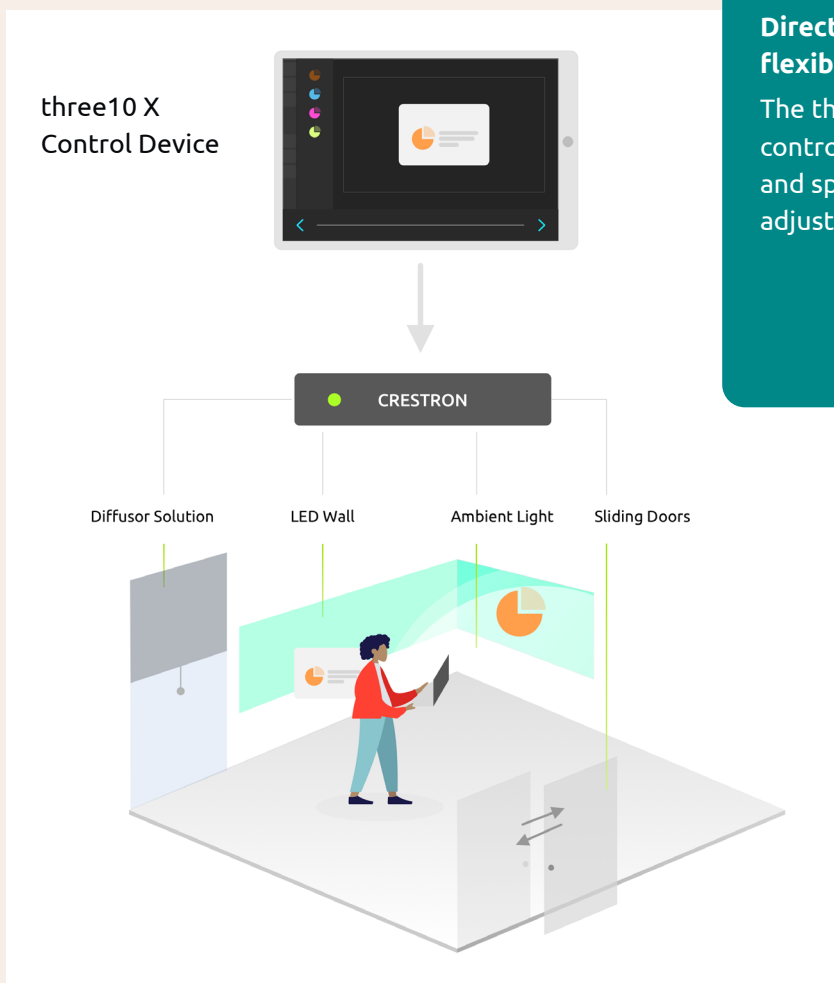

Advanced Features three10 X Room Connector

three10 X Room Connector

Create a holistic and emotional experience with three10 X

Our innovative software platform three10 X enables you to conceptualise stunningly beautiful and convincing presentations in an easy and intuitive manner. By doing so, your ideas receive the visual persuasive power they deserve.

three10 X is able to integrate and merge several different media types, such as images, videos, 3D renderings or live streams.

Would you like to enhance your presentation by including pre-defined room modifications?

With the help of the central Crestron control unit, various ports (digital, analogous, serial) can be managed and extended at any time.

Direct controls: easy and flexible

The three10 X direct controls allow for quick and spontaneous setting adjustments.

Module Description

three10 X Module Crestron Connector

Module to include Crestron Direct Controls in the three10 X user interface.

Combining Crestron presets with three10 X slides, for example, to dim the light automatically when calling up a movie preset. Facilitates the creation of smooth presentations flows which have the room interact with the content.