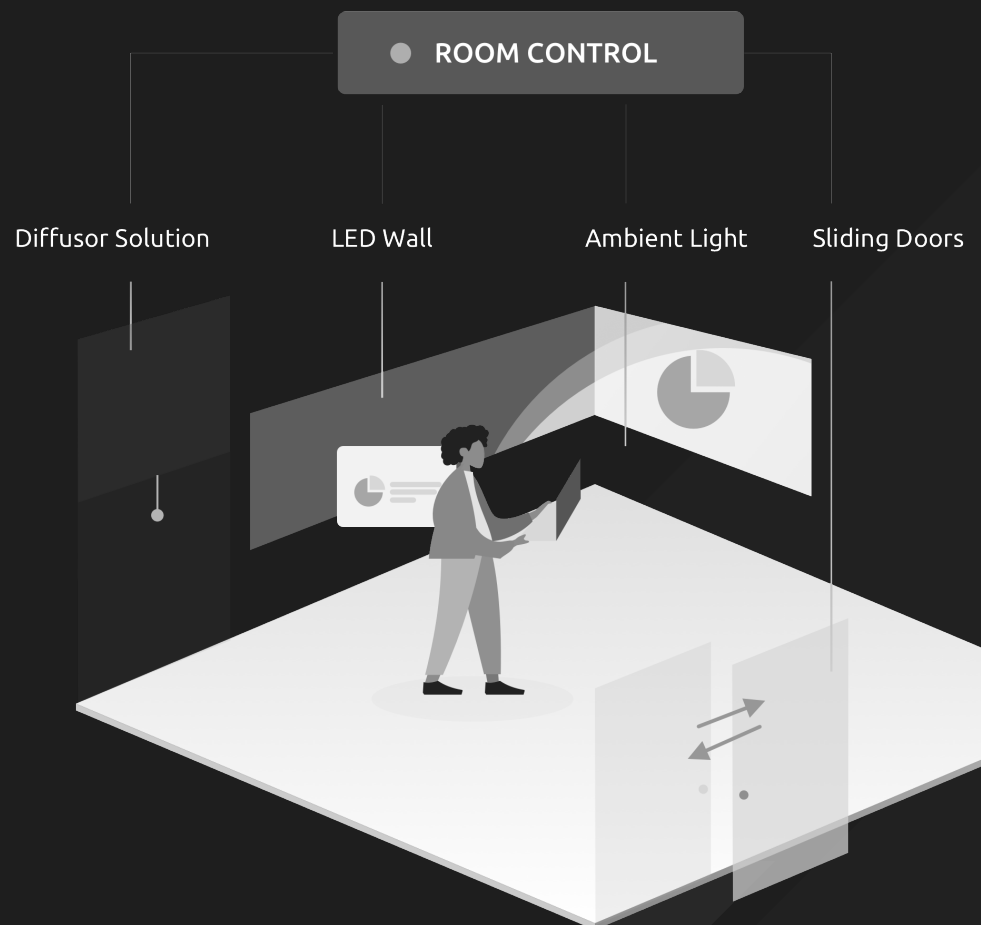

Advanced Features three10 X Room Connector

three10 X Room Connector

Create a holistic and emotional experience with three10 X

Our innovative software platform three10 X enables you to conceptualise stunningly beautiful and convincing presentations in an easy and intuitive manner. By doing so, your ideas receive the visual persuasive power they deserve.

three10 X is able to integrate and merge several different media types, such as images, videos, 3D renderings or live streams.

Would you like to enhance your presentation by including pre-defined room modifications?

With the help of the central Crestron control unit, various ports (digital, analogous, serial) can be managed and extended at any time.

Direct controls: easy and flexible

The three10 X direct controls allow for quick and spontaneous setting adjustments.

Module Description

three10 X Module Crestron Connector

Module to include Crestron Direct Controls in the three10 X user interface.

Combining Crestron presets with three10 X slides, for example, to dim the light automatically when calling up a movie preset. Facilitates the creation of smooth presentations flows which have the room interact with the content.